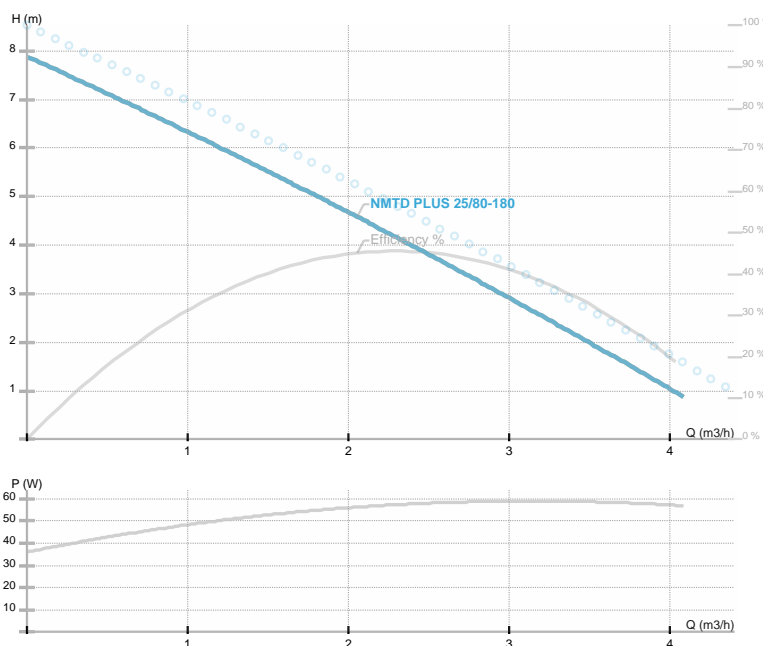

NMTD PLUS 25/80-180

NMT PLUS / Electronically regulated circulating pump
 Heating, Climatisation

Part number	979523941
Power supply	1~230 V
Declared protection	IP44
Q max	3.46 [m³/h]
H max	7.66 [m]
RPM	4800 [1/min]
Motor power	57 [w]
Declared current	0.5 [A]
Fluid	Water VDI 2035, glycol 40%
Fluid temperature	-10.0 ÷ 110.0 [°C]
Insulation class	F
DN	25 [mm]
Connector	Rp 1
Net weight	4.91 [kg]
Length	180 [mm]
Approvals	CE EAC
EEL	0.19
Efficiency	36.09 [%]
Impeller material	Noryl 1630V
Bearing material	Ceramics
Shaft material	Ceramics
Hydraulics material	Gray cast iron
Mains frequency	50 Hz
Connection	Rp 1
Max pressure	1.0 MPa
Ambient temp.range	40 deg C

Drawing

L=180 DN=25 b1=125 b2=108 l=108 a=29 D2=6/4

Electrical wiring