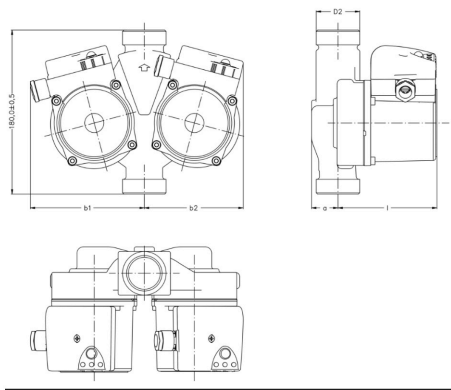

NMTD PLUS 25/80-180

NMT PLUS / Electronically regulated circulating pump
 Heating, Climatisation

Part number	979523941
Power supply	1~230 V
Declared protection	IP44
Q max	3.46 [m³/h]
H max	7.66 [m]
RPM	4800 [1/min]
Motor power	57 [w]
Declared current	0.5 [A]
Fluid	Water VDI 2035, glycol 40%
Fluid temperature	-10.0 ÷ 110.0 [°C]
Insulation class	F
DN	25 [mm]
Connector	Rp 1
Net weight	4.91 [kg]
Length	180 [mm]
Approvals	CE EAC
EEL	0.19
Efficiency	36.09 [%]
Impeller material	Noryl 1630V
Bearing material	Ceramics
Shaft material	Ceramics
Hydraulics material	Gray cast iron
Mains frequency	50 Hz
Connection	Rp 1
Max pressure	1.0 MPa
Ambient temp.range	40 deg C

Drawing

L=180 DN=25 b1=125 b2=108 l=108 a=29 D2=6/4

Electrical wiring